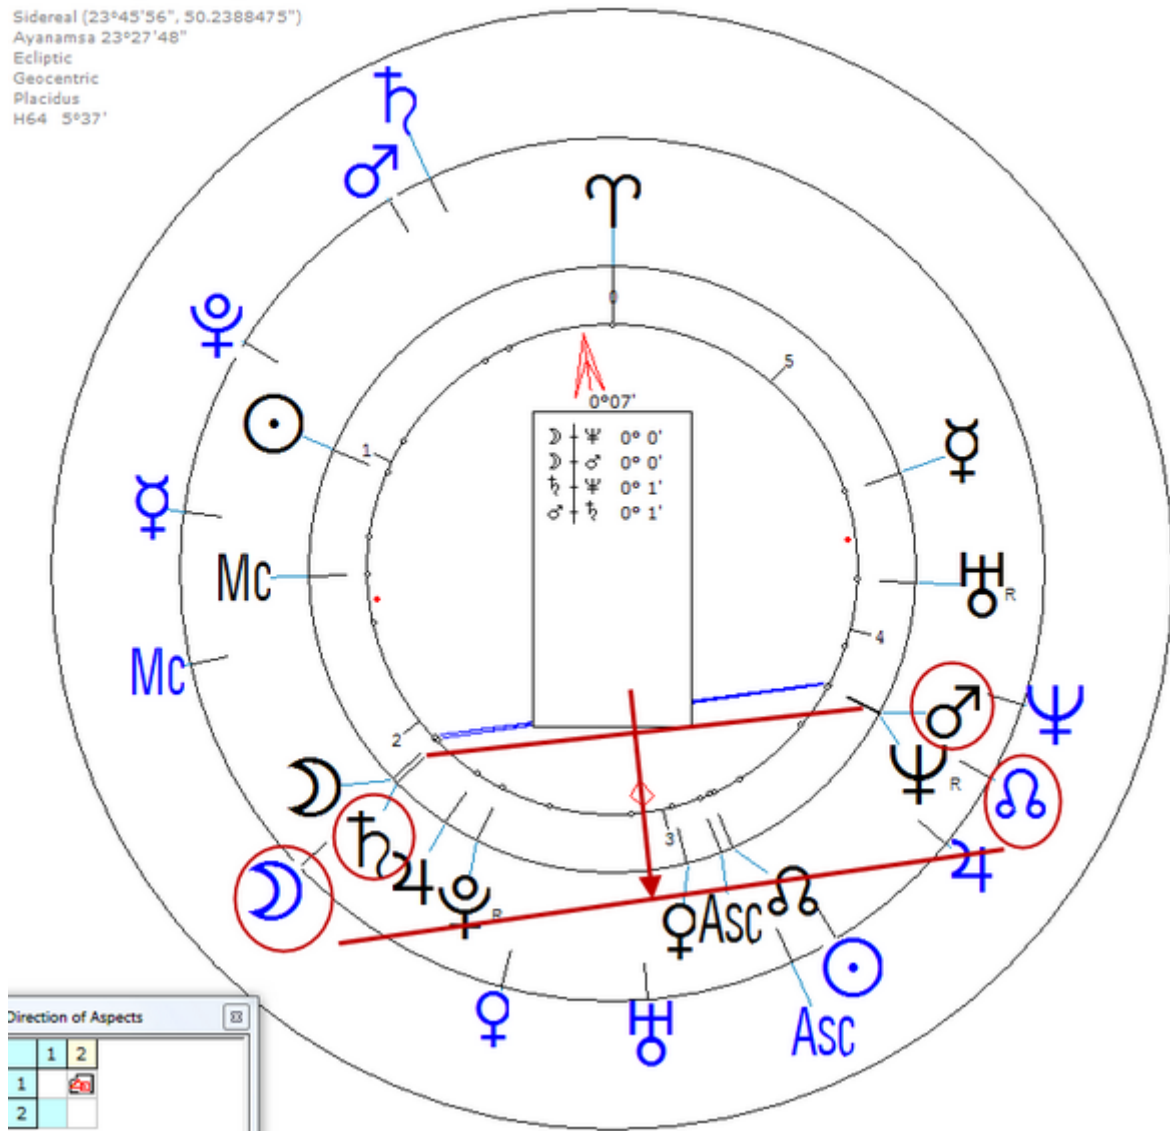

Traina, Nick

1 May 1978 at 20:34 (= 8:34 PM)San Francisco, California, 37n47, 122w25

American singer.

<https://www.astro.com/astro-databank/Traina,_Nick>

Death by Suicide 20 September 1997 in Pleasant Hill, Contra Costa County, California, USA(Drug overdose, age 19)

Progressed Lunar Return (Harmonic 64)

Lunar ☾/♋ = ♂_n/♏_n

Lunar ♀/♋ = Lunar ♀(Drug)

Traina, Nick
1 May 1978 Mon 20:34 (GMT-7) 37n46 122w25
San Francisco, California, USA
Sidereal (23°45'56", 50.2388475")
Ayanamsa 23°27'48"
Ecliptic
Geocentric
Placidus
H64 5°37'